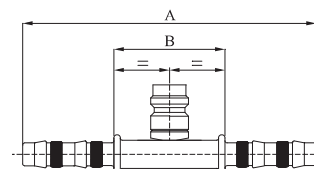

## C30015

STRAIGHT CONNECTION FITTING WITH HIGH PRESSURE VALVE

直头连接接头-高压阀

GERADER VERBINDER MIT HOCHDRUCKVENTIL

GIUNZIONE DRITTA CON VALVOLA DI ALTA PRESSIONE

PART. REF.	HOSE SIZE			DIMENSIONS mm			
	DN	Dash	Inch	A <sup>±2.5</sup>	B <sup>±2.5</sup>		
C30015-06-06	8	- 06	5/16"	124,0	46,8		
C30015-08-08	10	- 08	13/32"	124,0	47,0		
C30015-10-10	13	- 10	1/2"	124,0	47,0		
C30015-12-12	16	- 12	5/8"	124,0	47,0		